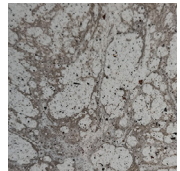

Picasso

Undermount
Ceramic Oval

Oval Recessed

Undermount
Ceramic Rectangular

Oval Non Recessed

Undermount
Stainless Steel

COLOUR New ALTRA Stone Colours

With 15 colours to choose from we are sure to have the look to compliment your bathroom design.

S09
STANDARD

M09
STANDARD

M37
STANDARD

M39
STANDARD

M815

Onyx
O 261

Nuna
AL4003

Tamaraka
AL4002

Jovette
AL4007

Tofino
AL4006

Hudson
AL4005

Yukon
AL4001

Baffin
AL4004

G Stone

W Smoke