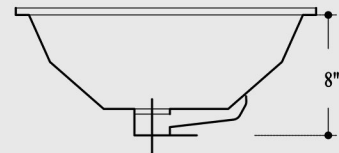

EDGE EL-16

EDGE EL-18

CRESCENT CST21

CRESCENT 19" & 22" DEPTH TOPS CST2428

AVENUE AV-177

All 4 corners are angled at 45°

PLAZA PZ-718

LUNA LRD1218

ABACUS (AB1712, AB2012, AB2014, AB1411)

BERKLEY B217

CERAMIC OVAL (CSO15 & CSO19)

Opening CSO19: 17-1/2" x 14-5/8" +/- overflow front
Opening CSO15: 14-1/2" x 11-1/2" +/- overflow front
Fit: Counter tops 19" & 22" -24" depth tops

CERAMIC RECTANGULAR CSR20

Opening 19-1/8" x 12-7/8" +/- overflow front
Fit: Counter tops 19" & 22" -24" depth tops