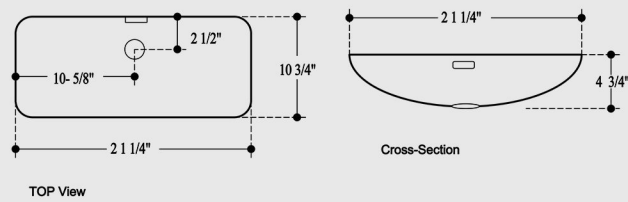

ONR-I 15-1/8" x 10-3/8" no overflow
 ONR-II 15-1/8" x 11-5/8"
 ONR-III 17-1/2" x 14-1/8"

RECTANGULAR (RT-I & RT-II)

RT-I 16-7/8" x 10-3/4"
 RT-II 19-7/8" x 12-7/8"

Sink Shape not representative of actual Sink Type. Diagrams only for sizes.

EDGE EL-16

EDGE EL-18

CRESCENT CST21

CRESCENT 19" & 22" DEPTH TOPS CST2428

AVENUE AV-177

All 4 corners are angled at 45°

PLAZA PZ-718

LUNA LRD1218

ABACUS (AB1712, AB2012, AB2014, AB1411)

BERKLEY B217

CERAMIC OVAL (CSO15 & CSO19)

Opening CSO19: 17-1/2" x 14-5/8" +/- overflow front
Opening CSO15: 14-1/2" x 11-1/2" +/- overflow front
Fit: Counter tops 19" & 22" -24" depth tops

CERAMIC RECTANGULAR CSR20

Opening 19-1/8" x 12-7/8" +/- overflow front
Fit: Counter tops 19" & 22" -24" depth tops