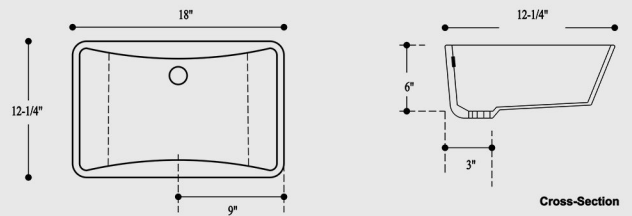

ONR-I 15-1/8" x 10-3/8" no overflow
 ONR-II 15-1/8" x 11-5/8"
 ONR-III 17-1/2" x 14-1/8"

RECTANGULAR (RT-I & RT-II)

RT-I 16-7/8" x 10-3/4"
 RT-II 19-7/8" x 12-7/8"

Sink Shape not representative of actual Sink Type. Diagrams only for sizes.

EDGE EL-16

EDGE EL-18

CRESCENT CST21

CRESCENT 19" & 22" DEPTH TOPS CST2428

AVENUE AV-177

All 4 corners are angled at 45°

PLAZA PZ-718

LUNA LRD1218

ABACUS (AB1712, AB2012, AB2014, AB1411)

BERKLEY B217

CERAMIC OVAL (CSO15 & CSO19)

Opening CSO19: 17-1/2" x 14-5/8" +/- overflow front
Opening CSO15: 14-1/2" x 11-1/2" +/- overflow front
Fit: Counter tops 19" & 22" -24" depth tops

CERAMIC RECTANGULAR CSR20

Opening 19-1/8" x 12-7/8" +/- overflow front
Fit: Counter tops 19" & 22" -24" depth tops