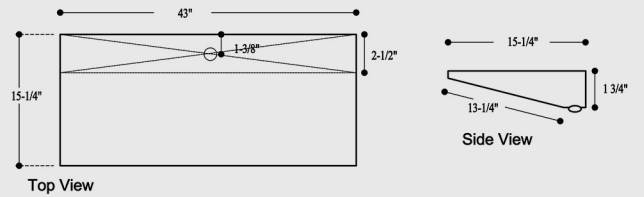

Sloped rear flat drain area