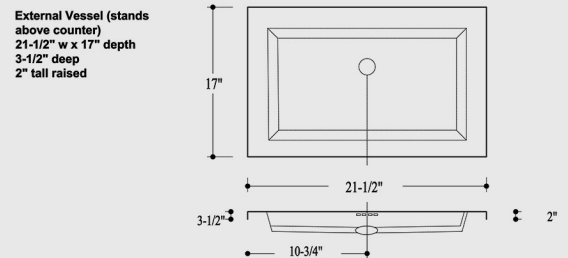

EDGE EL-16

EDGE EL-18

CRESCENT CST21

CRESCENT 19" & 22" DEPTH TOPS CST2428

AVENUE AV-177

All 4 corners are angled at 45°

PLAZA PZ-718

LUNA LRD1218

ABACUS (AB1712, AB2012, AB2014, AB1411)

BERKLEY B217

CERAMIC OVAL (CSO15 & CSO19)

Opening CSO19: 17-1/2" x 14-5/8" +/- overflow front
Opening CSO15: 14-1/2" x 11-1/2" +/- overflow front
Fit: Counter tops 19" & 22" -24" depth tops

CERAMIC RECTANGULAR CSR20

Opening 19-1/8" x 12-7/8" +/- overflow front
Fit: Counter tops 19" & 22" -24" depth tops