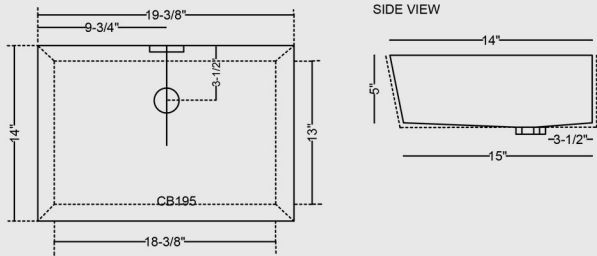

SIZES

We specialize in custom vanity tops ranging from 20" in length and up to 145". Standard depths are 19", 22" and 23" but custom depths are also available.

COLOURS

AL4001 YUKON

AL4002 TAMARAKA

AL4005 HUDSON

ONR-I 15-1/8" x 10-3/8" no overflow
 ONR-II 15-1/8" x 11-5/8"
 ONR-III 17-1/2" x 14-1/8"

RECTANGULAR (RT-I & RT-II)

RT-I 16-7/8" x 10-3/4"
 RT-II 19-7/8" x 12-7/8"

Sink Shape not representative of actual Sink Type. Diagrams only for sizes.

LATITUDE LAT-43

Sloped rear flat drain area

PICASSO CUBE MAXI CB195

PICASSO CUBE MINI CB145

WAVE X1

WAVE X2

WAVE X2 - minimum 22" Depth Tops (large)

Cabinet internal space needed is 28" minimum (left to right)

CERAMIC RECTANGULAR CSR20

Opening 19-1/8" x 12-7/8" +/- overflow front
Fit: Counter tops 19" & 22" -24" depth tops