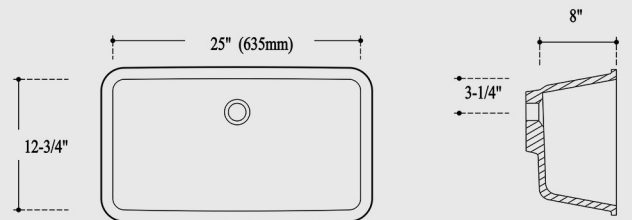

ONR-I 15-1/8" x 10-3/8" no overflow
 ONR-II 15-1/8" x 11-5/8"
 ONR-III 17-1/2" x 14-1/8"

RECTANGULAR (RT-I & RT-II)

RT-I 16-7/8" x 10-3/4"
 RT-II 19-7/8" x 12-7/8"

Sink Shape not representative of actual Sink Type. Diagrams only for sizes.

LATITUDE LAT-43

Sloped rear flat drain area

PICASSO CUBE MAXI CB195

PICASSO CUBE MINI CB145

WAVE X1

WAVE X2

WAVE X2 - minimum 22" Depth Tops (large)

Cabinet internal space needed is 28" minimum (left to right)

EDGE EL-16

EDGE EL-18

CRESCENT CST21

CRESCENT 19" & 22" DEPTH TOPS CST2428

AVENUE AV-177

All 4 corners are angled at 45°

PLAZA PZ-718

LUNA LRD1218

CERAMIC RECTANGULAR CSR20

Opening 19-1/8" x 12-7/8" +/- overflow front
Fit: Counter tops 19" & 22" -24" depth tops