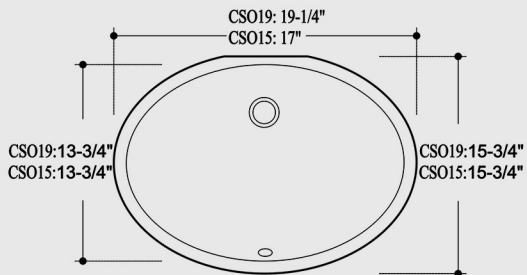

ONR-I 15-1/8" x 10-3/8" no overflow
 ONR-II 15-1/8" x 11-5/8"
 ONR-III 17-1/2" x 14-1/8"

RECTANGULAR (RT-I & RT-II)

RT-I 16-7/8" x 10-3/4"
 RT-II 19-7/8" x 12-7/8"

Sink Shape not representative of actual Sink Type. Diagrams only for sizes.

EDGE EL-16

EDGE EL-18

CRESCENT CST21

CRESCENT 19" & 22" DEPTH TOPS CST2428

AVENUE AV-177

All 4 corners are angled at 45°

PLAZA PZ-718

LUNA LRD1218

ABACUS (AB1712, AB2012, AB2014, AB1411)

BERKLEY B217

CERAMIC OVAL (CSO15 & CSO19)

Opening CSO19: 17-1/2" x 14-5/8" +/- overflow front
Opening CSO15: 14-1/2" x 11-1/2" +/- overflow front
Fit: Counter tops 19" & 22" -24" depth tops

CERAMIC RECTANGULAR CSR20

Opening 19-1/8" x 12-7/8" +/- overflow front
Fit: Counter tops 19" & 22" -24" depth tops