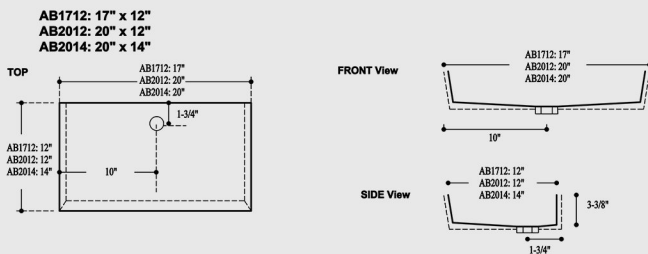

ONR-I 15-1/8" x 10-3/8" no overflow
 ONR-II 15-1/8" x 11-5/8"
 ONR-III 17-1/2" x 14-1/8"

RECTANGULAR (RT-I & RT-II)

RT-I 16-7/8" x 10-3/4"
 RT-II 19-7/8" x 12-7/8"

Sink Shape not representative of actual Sink Type. Diagrams only for sizes.

EDGE EL-16

EDGE EL-18

CRESCENT CST21

CRESCENT 19" & 22" DEPTH TOPS CST2428

AVENUE AV-177

All 4 corners are angled at 45°

PLAZA PZ-718

LUNA LRD1218

ABACUS (AB1712, AB2012, AB2014, AB1411)

BERKLEY B217

CERAMIC OVAL (CSO15 & CSO19)

Opening CSO19: 17-1/2" x 14-5/8" +/- overflow front
Opening CSO15: 14-1/2" x 11-1/2" +/- overflow front
Fit: Counter tops 19" & 22" -24" depth tops

CERAMIC RECTANGULAR CSR20

Opening 19-1/8" x 12-7/8" +/- overflow front
Fit: Counter tops 19" & 22" -24" depth tops