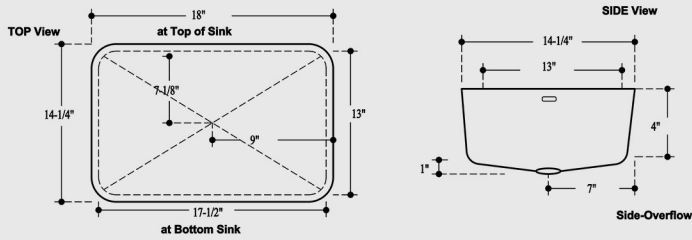

ONR-I 15-1/8" x 10-3/8" no overflow
 ONR-II 15-1/8" x 11-5/8"
 ONR-III 17-1/2" x 14-1/8"

RECTANGULAR (RT-I & RT-II)

RT-I 16-7/8" x 10-3/4"
 RT-II 19-7/8" x 12-7/8"

Sink Shape not representative of actual Sink Type. Diagrams only for sizes.

EDGE EL-16

EDGE EL-18

CRESCENT CST21

CRESCENT 19" & 22" DEPTH TOPS CST2428

AVENUE AV-177

All 4 corners are angled at 45°

PLAZA PZ-718

LUNA LRD1218

ABACUS (AB1712, AB2012, AB2014, AB1411)

BERKLEY B217

CERAMIC OVAL (CSO15 & CSO19)

Opening CSO19: 17-1/2" x 14-5/8" +/- overflow front
Opening CSO15: 14-1/2" x 11-1/2" +/- overflow front
Fit: Counter tops 19" & 22" -24" depth tops

CERAMIC RECTANGULAR CSR20

Opening 19-1/8" x 12-7/8" +/- overflow front
Fit: Counter tops 19" & 22" -24" depth tops