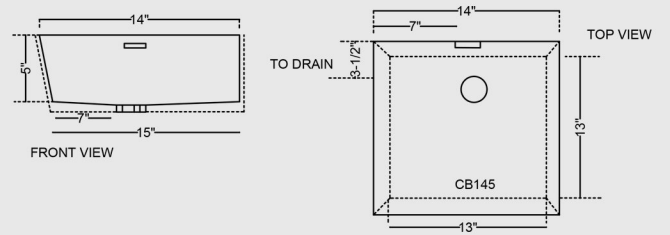

ONR-I 15-1/8" x 10-3/8" no overflow
 ONR-II 15-1/8" x 11-5/8"
 ONR-III 17-1/2" x 14-1/8"

RECTANGULAR (RT-I & RT-II)

RT-I 16-7/8" x 10-3/4"
 RT-II 19-7/8" x 12-7/8"

Sink Shape not representative of actual Sink Type. Diagrams only for sizes.

LATITUDE LAT-43

Sloped rear flat drain area

PICASSO CUBE MAXI CB195

PICASSO CUBE MINI CB145

WAVE X1

WAVE X2

WAVE X2 - minimum 22" Depth Tops (large)

Cabinet internal space needed is 28" minimum (left to right)

EDGE EL-16

EDGE EL-18

CRESCENT CST21

CRESCENT 19" & 22" DEPTH TOPS CST2428

AVENUE AV-177

All 4 corners are angled at 45°

PLAZA PZ-718

LUNA LRD1218

CERAMIC RECTANGULAR CSR20

Opening 19-1/8" x 12-7/8" +/- overflow front
Fit: Counter tops 19" & 22" -24" depth tops