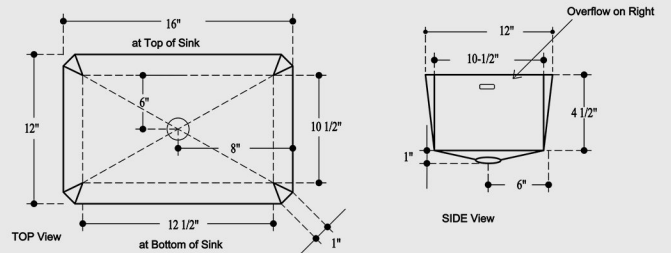

ONR-I 15-1/8" x 10-3/8" no overflow
 ONR-II 15-1/8" x 11-5/8"
 ONR-III 17-1/2" x 14-1/8"

RECTANGULAR (RT-I & RT-II)

RT-I 16-7/8" x 10-3/4"
 RT-II 19-7/8" x 12-7/8"

Sink Shape not representative of actual Sink Type. Diagrams only for sizes.

EDGE EL-16

EDGE EL-18

CRESCENT CST21

CRESCENT 19" & 22" DEPTH TOPS CST2428

AVENUE AV-177

All 4 corners are angled at 45°

PLAZA PZ-718

LUNA LRD1218

ABACUS (AB1712, AB2012, AB2014, AB1411)

BERKLEY B217

CERAMIC OVAL (CSO15 & CSO19)

Opening CSO19: 17-1/2" x 14-5/8" +/- overflow front
Opening CSO15: 14-1/2" x 11-1/2" +/- overflow front
Fit: Counter tops 19" & 22" -24" depth tops

CERAMIC RECTANGULAR CSR20

Opening 19-1/8" x 12-7/8" +/- overflow front
Fit: Counter tops 19" & 22" -24" depth tops