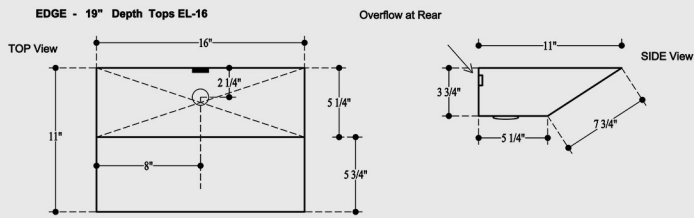

ONR-I 15-1/8" x 10-3/8" no overflow
 ONR-II 15-1/8" x 11-5/8"
 ONR-III 17-1/2" x 14-1/8"

RECTANGULAR (RT-I & RT-II)

RT-I 16-7/8" x 10-3/4"
 RT-II 19-7/8" x 12-7/8"

Sink Shape not representative of actual Sink Type. Diagrams only for sizes.

LATITUDE LAT-43

Sloped rear flat drain area

PICASSO CUBE MAXI CB195

PICASSO CUBE MINI CB145

WAVE X1

WAVE X2

WAVE X2 - minimum 22" Depth Tops (large)

Cabinet internal space needed is 28" minimum (left to right)

EDGE EL-16

EDGE EL-18

CRESCENT CST21

CRESCENT 19" & 22" DEPTH TOPS CST2428

AVENUE AV-177

All 4 corners are angled at 45°

PLAZA PZ-718

LUNA LRD1218

CERAMIC RECTANGULAR CSR20

Opening 19-1/8" x 12-7/8" +/- overflow front
Fit: Counter tops 19" & 22" -24" depth tops