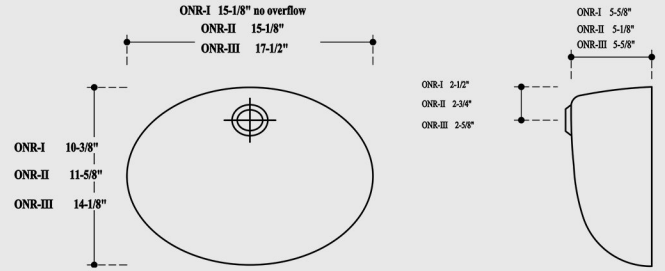

ONR-I 15-1/8" x 10-3/8" no overflow
ONR-II 15-1/8" x 11-5/8"
ONR-III 17-1/2" x 14-1/8"