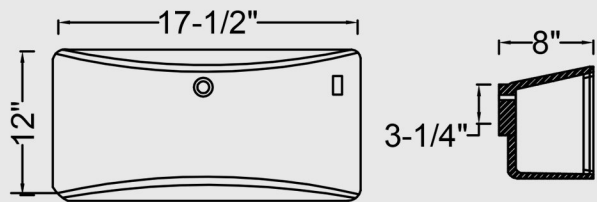

ONR-I 15-1/8" x 10-3/8" no overflow
 ONR-II 15-1/8" x 11-5/8"
 ONR-III 17-1/2" x 14-1/8"

RECTANGULAR (RT-I & RT-II)

RT-I 16-7/8" x 10-3/4"
 RT-II 19-7/8" x 12-7/8"

Sink Shape not representative of actual Sink Type. Diagrams only for sizes.

LATITUDE LAT-43

Sloped rear flat drain area

PICASSO CUBE MAXI CB195

PICASSO CUBE MINI CB145

WAVE X1

WAVE X2

WAVE X2 - minimum 22" Depth Tops (large)

Cabinet internal space needed is 28" minimum (left to right)

EDGE EL-16

EDGE EL-18

CRESCENT CST21

CRESCENT 19" & 22" DEPTH TOPS CST2428

AVENUE AV-177

All 4 corners are angled at 45°

PLAZA PZ-718

LUNA LRD1218

CERAMIC RECTANGULAR CSR20

Opening 19-1/8" x 12-7/8" +/- overflow front
Fit: Counter tops 19" & 22" -24" depth tops