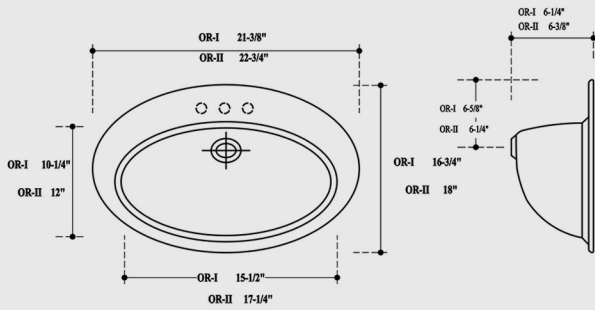

OR-I is 21-3/8" x 16-3/4"
OR-II is 22-3/4" x 18"