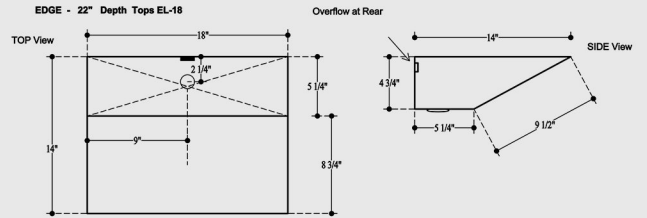

ONR-I 15-1/8" x 10-3/8" no overflow
 ONR-II 15-1/8" x 11-5/8"
 ONR-III 17-1/2" x 14-1/8"

RECTANGULAR (RT-I & RT-II)

RT-I 16-7/8" x 10-3/4"
 RT-II 19-7/8" x 12-7/8"

Sink Shape not representative of actual Sink Type. Diagrams only for sizes.

LATITUDE LAT-43

Sloped rear flat drain area

PICASSO CUBE MAXI CB195

PICASSO CUBE MINI CB145

WAVE X1

WAVE X2

WAVE X2 - minimum 22" Depth Tops (large)

Cabinet internal space needed is 28" minimum (left to right)

EDGE EL-16

EDGE EL-18

CRESCENT CST21

CRESCENT 19" & 22" DEPTH TOPS CST2428

AVENUE AV-177

All 4 corners are angled at 45°

PLAZA PZ-718

LUNA LRD1218

CERAMIC RECTANGULAR CSR20

Opening 19-1/8" x 12-7/8" +/- overflow front
Fit: Counter tops 19" & 22" -24" depth tops