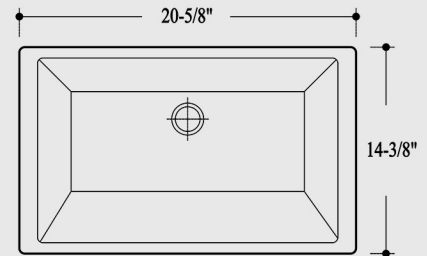

SIZES

We specialize in custom vanity tops ranging from 20" in length and up to 145". Standard depths are 19", 22" and 23" but custom depths are also available.

COLOURS

AL4001 YUKON

AL4002 TAMARAKA

AL4005 HUDSON

ONR-I 15-1/8" x 10-3/8" no overflow
 ONR-II 15-1/8" x 11-5/8"
 ONR-III 17-1/2" x 14-1/8"

RECTANGULAR (RT-I & RT-II)

RT-I 16-7/8" x 10-3/4"
 RT-II 19-7/8" x 12-7/8"

Sink Shape not representative of actual Sink Type. Diagrams only for sizes.

ABACUS (AB1712, AB2012, AB2014, AB1411)

BERKLEY B217

CERAMIC OVAL (CSO15 & CSO19)

Opening CSO19: 17-1/2" x 14-5/8" +/- overflow front
Opening CSO15: 14-1/2" x 11-1/2" +/- overflow front
Fit: Counter tops 19" & 22" -24" depth tops

CERAMIC RECTANGULAR CSR20

Opening 19-1/8" x 12-7/8" +/- overflow front
Fit: Counter tops 19" & 22" -24" depth tops