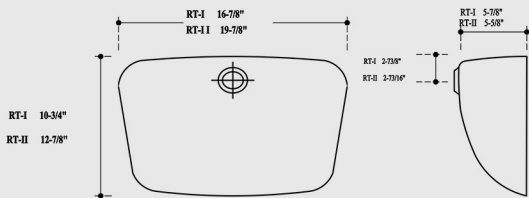

RT-I 16-7/8" x 10-3/4"
RT-II 19-7/8" x 12-7/8"