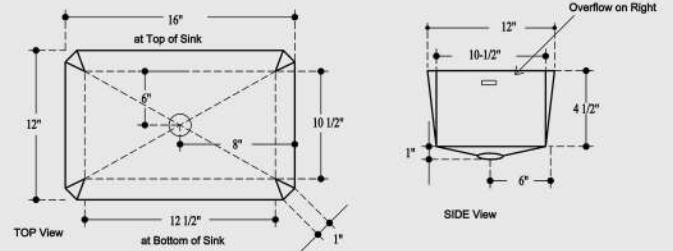

ONR-I 15-1/8" x 10-3/8" no overflow
 ONR-II 15-1/8" x 11-5/8"
 ONR-III 17-1/2" x 14-1/8"

RECTANGULAR (RT-I & RT-II)

RT-I 16-7/8" x 10-3/4"
 RT-II 19-7/8" x 12-7/8"

Sink Shape not representative of actual Sink Type. Diagrams only for sizes.

EDGE EL-16

EDGE EL-18

CRESCENT CST21

CRESCENT 19" & 22" DEPTH TOPS CST2428

AVENUE AV-177

All 4 corners are angled at 45°

PLAZA PZ-718

LUNA LRD1218

ABACUS (AB1712, AB2012, AB2014, AB1411)

BERKLEY B217

CERAMIC OVAL (CSO15 & CSO19)

Opening CSO19: 17-1/2" x 14-5/8" +/- overflow front
Opening CSO15: 14-1/2" x 11-1/2" +/- overflow front
Fit: Counter tops 19" & 22" -24" depth tops

CERAMIC RECTANGULAR CSR20

Opening 19-1/8" x 12-7/8" +/- overflow front
Fit: Counter tops 19" & 22" -24" depth tops