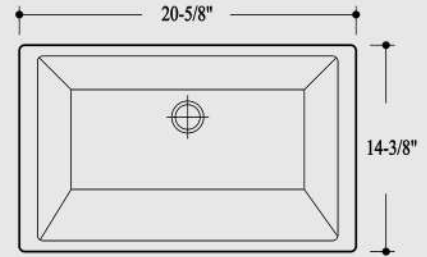

SIZES

We specialize in custom vanity tops ranging from 20" in length and up to 145". Standard depths are 19", 22" and 23" but custom depths are also available.

COLOURS

AL4001 YUKON

AL4002 TAMARAKA

AL4005 HUDSON

ONR-I 15-1/8" x 10-3/8" no overflow
 ONR-II 15-1/8" x 11-5/8"
 ONR-III 17-1/2" x 14-1/8"

RECTANGULAR (RT-I & RT-II)

RT-I 16-7/8" x 10-3/4"
 RT-II 19-7/8" x 12-7/8"

Sink Shape not representative of actual Sink Type. Diagrams only for sizes.

ABACUS (AB1712, AB2012, AB2014, AB1411)

BERKLEY B217

CERAMIC OVAL (CSO15 & CSO19)

Opening CSO19: 17-1/2" x 14-5/8" +/- overflow front
Opening CSO15: 14-1/2" x 11-1/2" +/- overflow front
Fit: Counter tops 19" & 22" -24" depth tops

CERAMIC RECTANGULAR CSR20

Opening 19-1/8" x 12-7/8" +/- overflow front
Fit: Counter tops 19" & 22" -24" depth tops