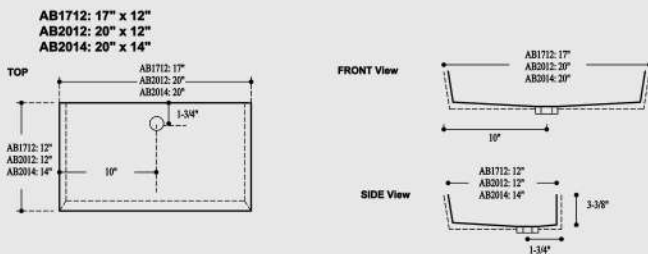

ONR-I 15-1/8" x 10-3/8" no overflow
 ONR-II 15-1/8" x 11-5/8"
 ONR-III 17-1/2" x 14-1/8"

RECTANGULAR (RT-I & RT-II)

RT-I 16-7/8" x 10-3/4"
 RT-II 19-7/8" x 12-7/8"

Sink Shape not representative of actual Sink Type. Diagrams only for sizes.

EDGE EL-16

EDGE EL-18

CRESCENT CST21

CRESCENT 19" & 22" DEPTH TOPS CST2428

AVENUE AV-177

All 4 corners are angled at 45°

PLAZA PZ-718

LUNA LRD1218

ABACUS (AB1712, AB2012, AB2014, AB1411)

BERKLEY B217

CERAMIC OVAL (CSO15 & CSO19)

Opening CSO19: 17-1/2" x 14-5/8" +/- overflow front
Opening CSO15: 14-1/2" x 11-1/2" +/- overflow front
Fit: Counter tops 19" & 22" -24" depth tops

CERAMIC RECTANGULAR CSR20

Opening 19-1/8" x 12-7/8" +/- overflow front
Fit: Counter tops 19" & 22" -24" depth tops