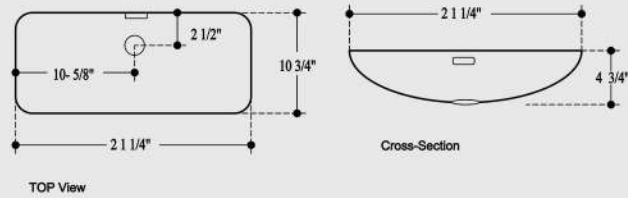

ONR-I 15-1/8" x 10-3/8" no overflow
 ONR-II 15-1/8" x 11-5/8"
 ONR-III 17-1/2" x 14-1/8"

RECTANGULAR (RT-I & RT-II)

RT-I 16-7/8" x 10-3/4"
 RT-II 19-7/8" x 12-7/8"

Sink Shape not representative of actual Sink Type. Diagrams only for sizes.

EDGE EL-16

EDGE EL-18

CRESCENT CST21

CRESCENT 19" & 22" DEPTH TOPS CST2428

AVENUE AV-177

All 4 corners are angled at 45°

PLAZA PZ-718

LUNA LRD1218

ABACUS (AB1712, AB2012, AB2014, AB1411)

BERKLEY B217

CERAMIC OVAL (CSO15 & CSO19)

Opening CSO19: 17-1/2" x 14-5/8" +/- overflow front
Opening CSO15: 14-1/2" x 11-1/2" +/- overflow front
Fit: Counter tops 19" & 22" -24" depth tops

CERAMIC RECTANGULAR CSR20

Opening 19-1/8" x 12-7/8" +/- overflow front
Fit: Counter tops 19" & 22" -24" depth tops