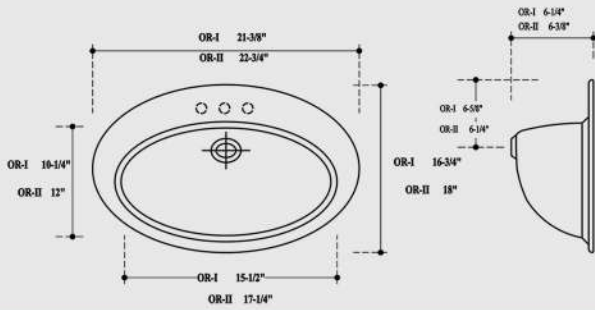

OR-I is 21-3/8" x 16-3/4"
OR-II is 22-3/4" x 18"