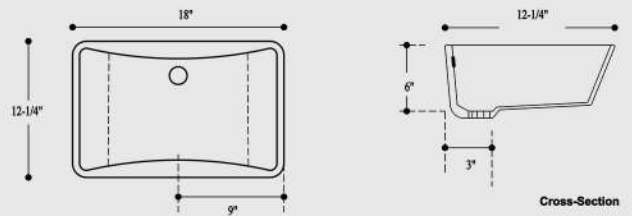

ONR-I 15-1/8" x 10-3/8" no overflow
 ONR-II 15-1/8" x 11-5/8"
 ONR-III 17-1/2" x 14-1/8"

RECTANGULAR (RT-I & RT-II)

RT-I 16-7/8" x 10-3/4"
 RT-II 19-7/8" x 12-7/8"

Sink Shape not representative of actual Sink Type. Diagrams only for sizes.

EDGE EL-16

EDGE EL-18

CRESCENT CST21

CRESCENT 19" & 22" DEPTH TOPS CST2428

AVENUE AV-177

All 4 corners are angled at 45°

PLAZA PZ-718

LUNA LRD1218

ABACUS (AB1712, AB2012, AB2014, AB1411)

BERKLEY B217

CERAMIC OVAL (CSO15 & CSO19)

Opening CSO19: 17-1/2" x 14-5/8" +/- overflow front
Opening CSO15: 14-1/2" x 11-1/2" +/- overflow front
Fit: Counter tops 19" & 22" -24" depth tops

CERAMIC RECTANGULAR CSR20

Opening 19-1/8" x 12-7/8" +/- overflow front
Fit: Counter tops 19" & 22" -24" depth tops