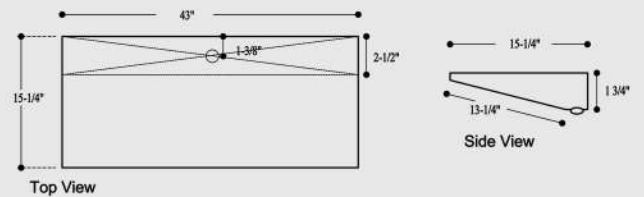

Sloped rear flat drain area