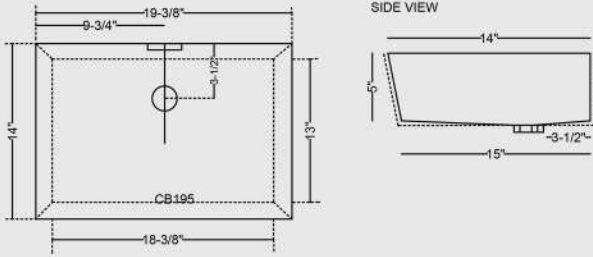

SIZES

We specialize in custom vanity tops ranging from 20" in length and up to 145". Standard depths are 19", 22" and 23" but custom depths are also available.

COLOURS

AL4001 YUKON

AL4002 TAMARAKA

AL4005 HUDSON

ONR-I 15-1/8" x 10-3/8" no overflow
 ONR-II 15-1/8" x 11-5/8"
 ONR-III 17-1/2" x 14-1/8"

RECTANGULAR (RT-I & RT-II)

RT-I 16-7/8" x 10-3/4"
 RT-II 19-7/8" x 12-7/8"

Sink Shape not representative of actual Sink Type. Diagrams only for sizes.

LATITUDE LAT-43

Sloped rear flat drain area

PICASSO CUBE MAXI CB195

PICASSO CUBE MINI CB145

WAVE X1

WAVE X2

WAVE X2 - minimum 22" Depth Tops (large)

Cabinet internal space needed is 28" minimum (left to right)

CERAMIC RECTANGULAR CSR20

Opening 19-1/8" x 12-7/8" +/- overflow front
Fit: Counter tops 19" & 22" -24" depth tops