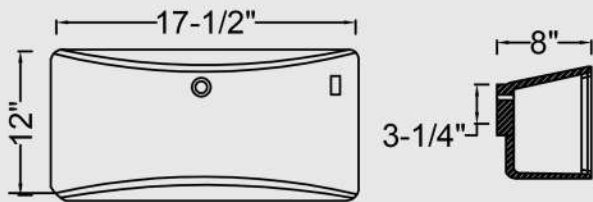

ONR-I 15-1/8" x 10-3/8" no overflow
 ONR-II 15-1/8" x 11-5/8"
 ONR-III 17-1/2" x 14-1/8"

RECTANGULAR (RT-I & RT-II)

RT-I 16-7/8" x 10-3/4"
 RT-II 19-7/8" x 12-7/8"

Sink Shape not representative of actual Sink Type. Diagrams only for sizes.

LATITUDE LAT-43

Sloped rear flat drain area

PICASSO CUBE MAXI CB195

PICASSO CUBE MINI CB145

WAVE X1

WAVE X2

WAVE X2 - minimum 22" Depth Tops (large)

Cabinet internal space needed is 28" minimum (left to right)

EDGE EL-16

EDGE EL-18

CRESCENT CST21

CRESCENT 19" & 22" DEPTH TOPS CST2428

AVENUE AV-177

All 4 corners are angled at 45°

PLAZA PZ-718

LUNA LRD1218

CERAMIC RECTANGULAR CSR20

Opening 19-1/8" x 12-7/8" +/- overflow front
Fit: Counter tops 19" & 22" -24" depth tops