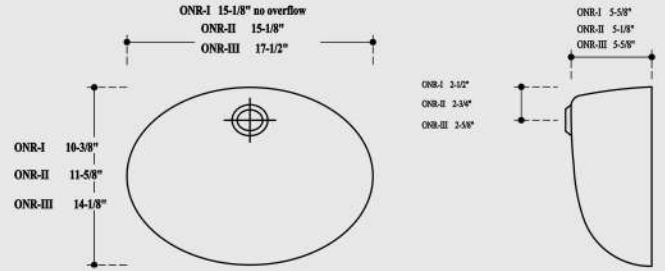

ONR-I 15-1/8" x 10-3/8" no overflow
ONR-II 15-1/8" x 11-5/8"
ONR-III 17-1/2" x 14-1/8"