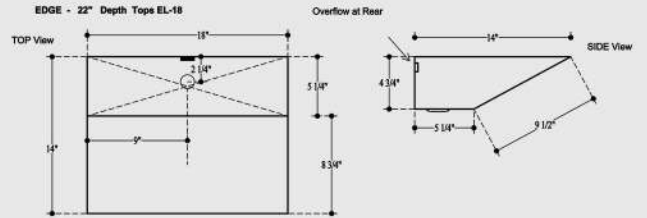

ONR-I 15-1/8" x 10-3/8" no overflow
 ONR-II 15-1/8" x 11-5/8"
 ONR-III 17-1/2" x 14-1/8"

RECTANGULAR (RT-I & RT-II)

RT-I 16-7/8" x 10-3/4"
 RT-II 19-7/8" x 12-7/8"

Sink Shape not representative of actual Sink Type. Diagrams only for sizes.

EDGE EL-16

EDGE EL-18

CRESCENT CST21

CRESCENT 19" & 22" DEPTH TOPS CST2428

AVENUE AV-177

All 4 corners are angled at 45°

PLAZA PZ-718

LUNA LRD1218

CERAMIC RECTANGULAR CSR20

Opening 19-1/8" x 12-7/8" +/- overflow front
Fit: Counter tops 19" & 22" -24" depth tops