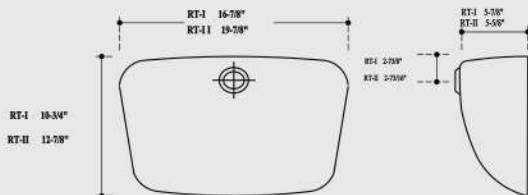

RT-I 16-7/8" x 10-3/4"
RT-II 19-7/8" x 12-7/8"