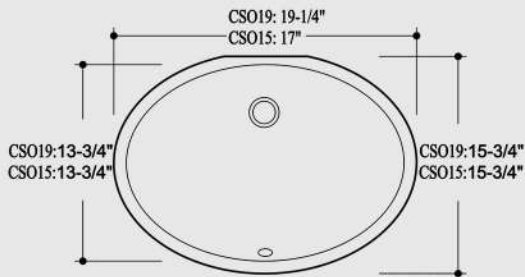

ONR-I 15-1/8" x 10-3/8" no overflow
 ONR-II 15-1/8" x 11-5/8"
 ONR-III 17-1/2" x 14-1/8"

RECTANGULAR (RT-I & RT-II)

RT-I 16-7/8" x 10-3/4"
 RT-II 19-7/8" x 12-7/8"

Sink Shape not representative of actual Sink Type. Diagrams only for sizes.

EDGE EL-16

EDGE EL-18

CRESCENT CST21

CRESCENT 19" & 22" DEPTH TOPS CST2428

AVENUE AV-177

All 4 corners are angled at 45°

PLAZA PZ-718

LUNA LRD1218

ABACUS (AB1712, AB2012, AB2014, AB1411)

BERKLEY B217

CERAMIC OVAL (CSO15 & CSO19)

Opening CSO19: 17-1/2" x 14-5/8" +/- overflow front
Opening CSO15: 14-1/2" x 11-1/2" +/- overflow front
Fit: Counter tops 19" & 22" -24" depth tops

CERAMIC RECTANGULAR CSR20

Opening 19-1/8" x 12-7/8" +/- overflow front
Fit: Counter tops 19" & 22" -24" depth tops