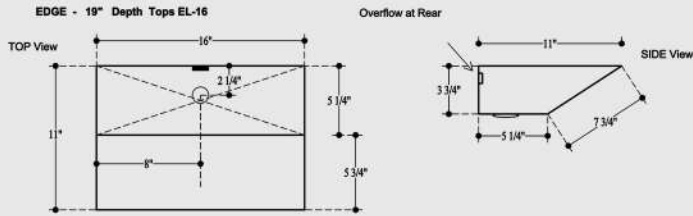

ONR-I 15-1/8" x 10-3/8" no overflow
 ONR-II 15-1/8" x 11-5/8"
 ONR-III 17-1/2" x 14-1/8"

RECTANGULAR (RT-I & RT-II)

RT-I 16-7/8" x 10-3/4"
 RT-II 19-7/8" x 12-7/8"

Sink Shape not representative of actual Sink Type. Diagrams only for sizes.

LATITUDE LAT-43

Sloped rear flat drain area

PICASSO CUBE MAXI CB195

PICASSO CUBE MINI CB145

WAVE X1

WAVE X2

WAVE X2 - minimum 22" Depth Tops (large)

Cabinet internal space needed is 28" minimum (left to right)

EDGE EL-16

EDGE EL-18

CRESCENT CST21

CRESCENT 19" & 22" DEPTH TOPS CST2428

AVENUE AV-177

All 4 corners are angled at 45°

PLAZA PZ-718

LUNA LRD1218

CERAMIC RECTANGULAR CSR20

Opening 19-1/8" x 12-7/8" +/- overflow front
Fit: Counter tops 19" & 22" -24" depth tops