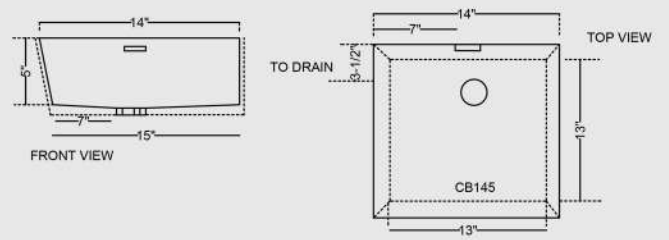

ONR-I 15-1/8" x 10-3/8" no overflow
 ONR-II 15-1/8" x 11-5/8"
 ONR-III 17-1/2" x 14-1/8"

RECTANGULAR (RT-I & RT-II)

RT-I 16-7/8" x 10-3/4"
 RT-II 19-7/8" x 12-7/8"

Sink Shape not representative of actual Sink Type. Diagrams only for sizes.

LATITUDE LAT-43

Sloped rear flat drain area

PICASSO CUBE MAXI CB195

PICASSO CUBE MINI CB145

WAVE X1

WAVE X2

WAVE X2 - minimum 22" Depth Tops (large)

Cabinet internal space needed is 28" minimum (left to right)

EDGE EL-16

EDGE EL-18

CRESCENT CST21

CRESCENT 19" & 22" DEPTH TOPS CST2428

AVENUE AV-177

All 4 corners are angled at 45°

PLAZA PZ-718

LUNA LRD1218

CERAMIC RECTANGULAR CSR20

Opening 19-1/8" x 12-7/8" +/- overflow front
Fit: Counter tops 19" & 22" -24" depth tops