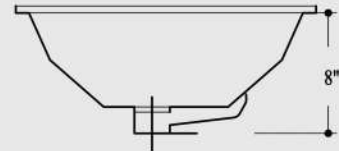

EDGE EL-16

EDGE EL-18

CRESCENT CST21

CRESCENT 19" & 22" DEPTH TOPS CST2428

AVENUE AV-177

All 4 corners are angled at 45°

PLAZA PZ-718

LUNA LRD1218

ABACUS (AB1712, AB2012, AB2014, AB1411)

BERKLEY B217

CERAMIC OVAL (CSO15 & CSO19)

Opening CSO19: 17-1/2" x 14-5/8" +/- overflow front
Opening CSO15: 14-1/2" x 11-1/2" +/- overflow front
Fit: Counter tops 19" & 22" -24" depth tops

CERAMIC RECTANGULAR CSR20

Opening 19-1/8" x 12-7/8" +/- overflow front
Fit: Counter tops 19" & 22" -24" depth tops