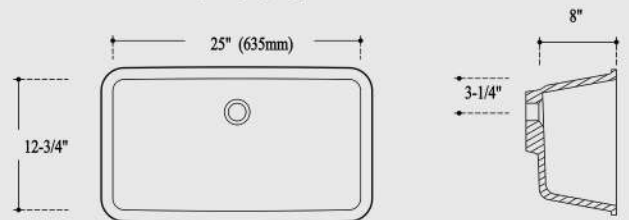

ONR-I 15-1/8" x 10-3/8" no overflow
 ONR-II 15-1/8" x 11-5/8"
 ONR-III 17-1/2" x 14-1/8"

RECTANGULAR (RT-I & RT-II)

RT-I 16-7/8" x 10-3/4"
 RT-II 19-7/8" x 12-7/8"

Sink Shape not representative of actual Sink Type. Diagrams only for sizes.

LATITUDE LAT-43

Sloped rear flat drain area

PICASSO CUBE MAXI CB195

PICASSO CUBE MINI CB145

WAVE X1

WAVE X2

WAVE X2 - minimum 22" Depth Tops (large)

Cabinet internal space needed is 28" minimum (left to right)

EDGE EL-16

EDGE EL-18

CRESCENT CST21

CRESCENT 19" & 22" DEPTH TOPS CST2428

AVENUE AV-177

All 4 corners are angled at 45°

PLAZA PZ-718

LUNA LRD1218

CERAMIC RECTANGULAR CSR20

Opening 19-1/8" x 12-7/8" +/- overflow front
Fit: Counter tops 19" & 22" -24" depth tops