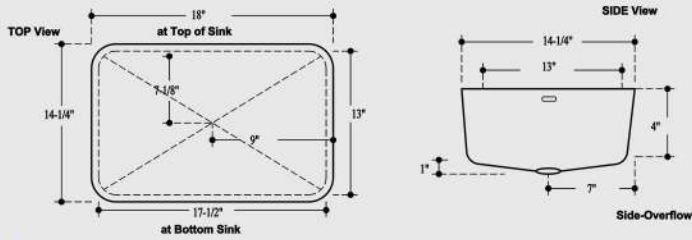

ONR-I 15-1/8" x 10-3/8" no overflow
 ONR-II 15-1/8" x 11-5/8"
 ONR-III 17-1/2" x 14-1/8"

RECTANGULAR (RT-I & RT-II)

RT-I 16-7/8" x 10-3/4"
 RT-II 19-7/8" x 12-7/8"

Sink Shape not representative of actual Sink Type. Diagrams only for sizes.

EDGE EL-16

EDGE EL-18

CRESCENT CST21

CRESCENT 19" & 22" DEPTH TOPS CST2428

AVENUE AV-177

All 4 corners are angled at 45°

PLAZA PZ-718

LUNA LRD1218

ABACUS (AB1712, AB2012, AB2014, AB1411)

BERKLEY B217

CERAMIC OVAL (CSO15 & CSO19)

Opening CSO19: 17-1/2" x 14-5/8" +/- overflow front
Opening CSO15: 14-1/2" x 11-1/2" +/- overflow front
Fit: Counter tops 19" & 22" -24" depth tops

CERAMIC RECTANGULAR CSR20

Opening 19-1/8" x 12-7/8" +/- overflow front
Fit: Counter tops 19" & 22" -24" depth tops