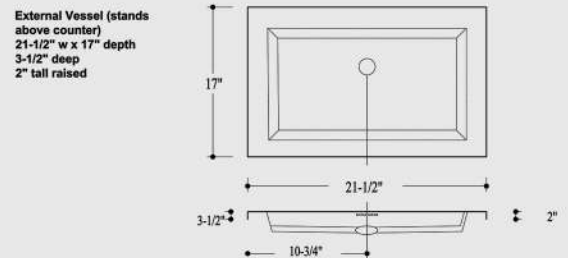

BERKLEY B217