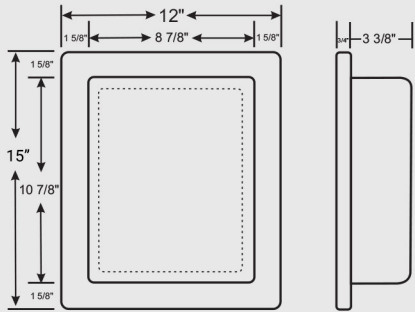

Or Contact
orderdesk@rrmarble.com
rrmarble.com

SIZES

- PNK1512: 12" x 15"
- PNK2212: 12" x 22"
- PNK1436: 36" x 14"
- PNK1424: 24" x 14"

COLOURS

Custom colours available

PNK1512

PNK1424

PNK2212