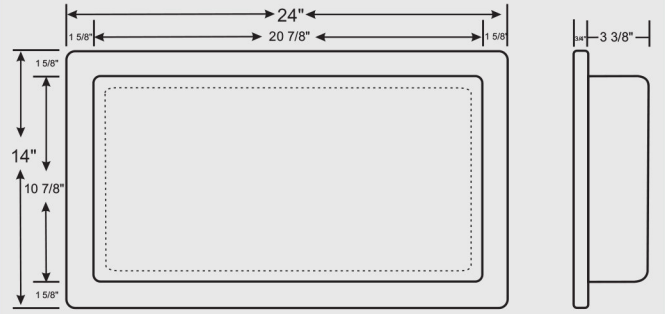

Or Contact
orderdesk@rrmarble.com
rrmarble.com

SIZES

- PNK1512: 12" x 15"
- PNK2212: 12" x 22"
- PNK1436: 36" x 14"
- PNK1424: 24" x 14"

COLOURS

Custom colours available

PNK1512

PNK1424

PNK2212