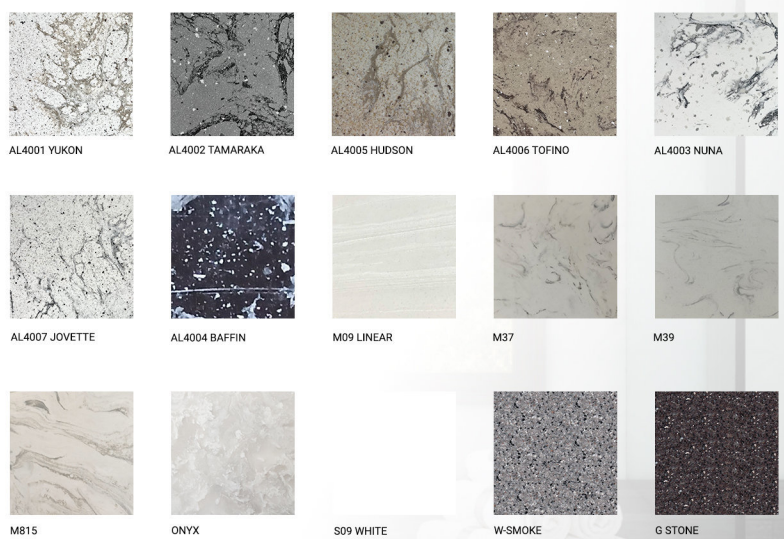

Or Contact
orderdesk@rrmarble.com
rrmarble.com

SIZES

- PNK1512: 12" x 15"
- PNK2212: 12" x 22"
- PNK1436: 36" x 14"
- PNK1424: 24" x 14"

COLOURS

Custom colours available

PNK1512

PNK1424

PNK2212