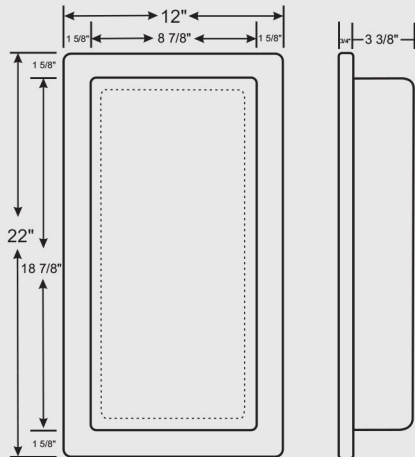

Or Contact
orderdesk@rrmarble.com
rrmarble.com

SIZES

- PNK1512: 12" x 15"
- PNK2212: 12" x 22"
- PNK1436: 36" x 14"
- PNK1424: 24" x 14"

COLOURS

Custom colours available

PNK1512

PNK1424

PNK2212