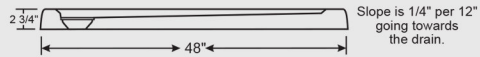

LSB3636

LSB4836

LSB6032

LSB6036

LSB6042