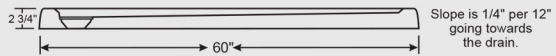

LSB3636

LSB4836

LSB6032

LSB6036

LSB6042