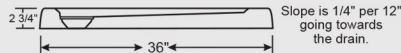

LSB3636

LSB4836

LSB6032

LSB6036

LSB6042