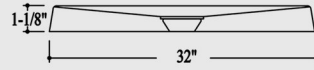

SIZES

CSB3636: 36" x 36"	CSB3232: 32" x 32"	CSBT3260: 32" x 60" (Tub Replacement – Drain left or right)
CSB4836: 36" x 48"	CSB3642: 36" x 42"	CSB4260: 42" x 60"
CSB6032: 32" x 60"	CSB4248: 42" X 48"	CSB3672: 36" x 72"
CSB6036: 36" x 60"	CSB3060: 30" X 60"	CSB4272: 42" x 72"

Custom colours available

CSB3232

Slope is 14" per 12" going towards the drain.

*Profile height may vary by 1/8"

CSB3260

Slope is 14" per 12" going towards the drain.

*Profile height may vary by 1/8"

CSB3660