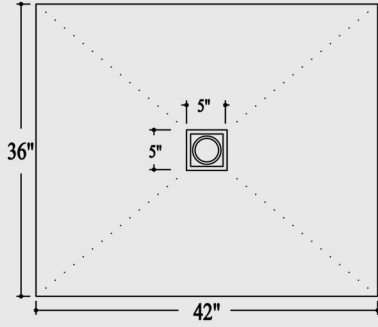

Custom colours available

CSB3232

Slope is 14" per 12" going towards the drain.

*Profile height may vary by 1/8"

CSB3260

Slope is 14" per 12" going towards the drain.

*Profile height may vary by 1/8"

CSB3660

Slope is 14" per 12" going towards the drain.

*Profile height may vary by 1/8"

CSB3636

Slope is 14" per 12" going towards the drain.

*Profile height may vary by 1/8"

CSB3642

Slope is 14" per 12" going towards the drain.

*Profile height may vary by 1/8"

CSB3648

Slope is 14" per 12" going towards the drain.

*Profile height may vary by 1/8"

CSB4260

Slope is 14" per 12" going towards the drain.

*Profile height may vary by 1/8"