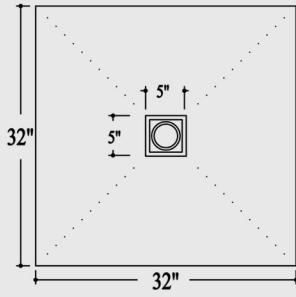

SIZES

CSB3636: 36" x 36"	CSB3232: 32" x 32"	CSBT3260: 32" x 60" (Tub Replacement – Drain left or right)
CSB4836: 36" x 48"	CSB3642: 36" x 42"	CSB4260: 42" x 60"
CSB6032: 32" x 60"	CSB4248: 42" X 48"	CSB3672: 36" x 72"
CSB6036: 36" x 60"	CSB3060: 30" X 60"	CSB4272: 42" x 72"

Custom colours available

CSB3232

Slope is 14" per 12" going towards the drain.

*Profile height may vary by 1/8"

CSB3260

Slope is 14" per 12" going towards the drain.

*Profile height may vary by 1/8"

CSB3660

Slope is 14" per 12" going towards the drain.

*Profile height may vary by 1/8"

CSB3636

Slope is 14" per 12" going towards the drain.

*Profile height may vary by 1/8"

CSB3642

Slope is 14" per 12" going towards the drain.