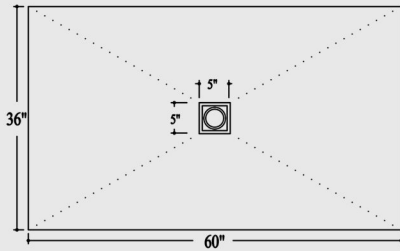

Custom colours available

CSB3232

Slope is 14" per 12" going towards the drain.

*Profile height may vary by 1/8"

CSB3260

Slope is 14" per 12" going towards the drain.

*Profile height may vary by 1/8"

CSB3660

Slope is 14" per 12" going towards the drain.

*Profile height may vary by 1/8"

CSB3636

Slope is 14" per 12" going towards the drain.

*Profile height may vary by 1/8"

CSB3642

Slope is 14" per 12" going towards the drain.