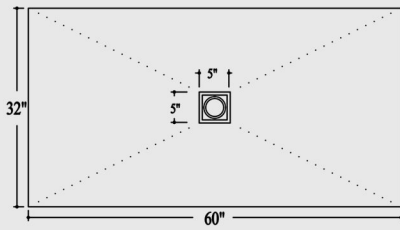

Custom colours available

CSB3232

Slope is 14" per 12" going towards the drain.

*Profile height may vary by 1/8"

CSB3260

Slope is 14" per 12" going towards the drain.

*Profile height may vary by 1/8"

CSB3660

Slope is 14" per 12" going towards the drain.

*Profile height may vary by 1/8"

CSB3636

Slope is 14" per 12" going towards the drain.

*Profile height may vary by 1/8"

CSB3642

Slope is 14" per 12" going towards the drain.