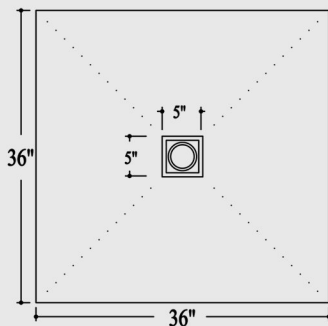

SIZES

CSB3636: 36" x 36"	CSB3232: 32" x 32"	CSBT3260: 32" x 60" (Tub Replacement – Drain left or right)
CSB4836: 36" x 48"	CSB3642: 36" x 42"	CSB4260: 42" x 60"
CSB6032: 32" x 60"	CSB4248: 42" X 48"	CSB3672: 36" x 72"
CSB6036: 36" x 60"	CSB3060: 30" X 60"	CSB4272: 42" x 72"

Custom colours available

CSB3232

Slope is 14" per 12" going towards the drain.

*Profile height may vary by 1/8"

CSB3260

Slope is 14" per 12" going towards the drain.

*Profile height may vary by 1/8"

CSB3660

Slope is 14" per 12" going towards the drain.

*Profile height may vary by 1/8"

CSB3636

Slope is 14" per 12" going towards the drain.

*Profile height may vary by 1/8"

CSB3642

Slope is 14" per 12" going towards the drain.