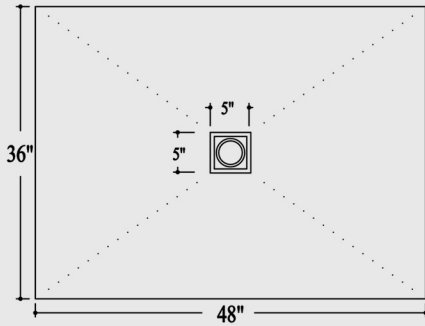

Custom colours available

CSB3232

Slope is 14" per 12" going towards the drain.

*Profile height may vary by 1/8"

CSB3260

Slope is 14" per 12" going towards the drain.

*Profile height may vary by 1/8"

CSB3660

Slope is 14" per 12" going towards the drain.

*Profile height may vary by 1/8"

CSB3636

Slope is 14" per 12" going towards the drain.

*Profile height may vary by 1/8"

CSB3642

Slope is 14" per 12" going towards the drain.

*Profile height may vary by 1/8"

CSB3648

Slope is 14" per 12" going towards the drain.

*Profile height may vary by 1/8"

CSB4260

Slope is 14" per 12" going towards the drain.

*Profile height may vary by 1/8"