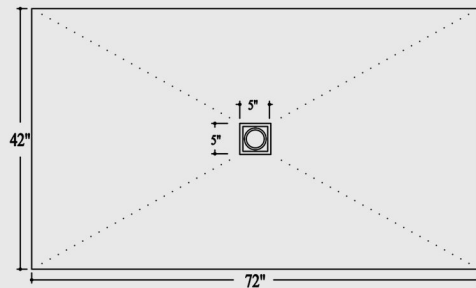

Custom colours available

CSB3232

Slope is 14" per 12" going towards the drain.

*Profile height may vary by 1/8"

CSB3260

Slope is 14" per 12" going towards the drain.

*Profile height may vary by 1/8"

CSB3660

Slope is 14" per 12" going towards the drain.

*Profile height may vary by 1/8"

CSB3636

Slope is 14" per 12" going towards the drain.

*Profile height may vary by 1/8"

CSB3642

Slope is 14" per 12" going towards the drain.

*Profile height may vary by 1/8"

CSB3648

Slope is 14" per 12" going towards the drain.

*Profile height may vary by 1/8"

CSB4260

Slope is 14" per 12" going towards the drain.

*Profile height may vary by 1/8"

CSB4272

Slope is 14" per 12" going towards the drain.

*Profile height may vary by 1/8"