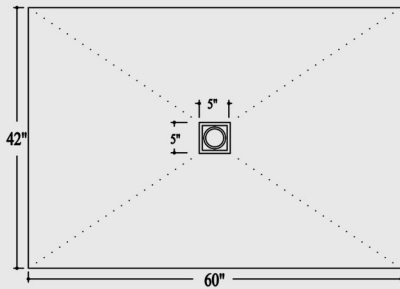

Custom colours available

CSB3232

Slope is 14" per 12" going towards the drain.

*Profile height may vary by 1/8"

CSB3260

Slope is 14" per 12" going towards the drain.

*Profile height may vary by 1/8"

CSB3660

Slope is 14" per 12" going towards the drain.

*Profile height may vary by 1/8"

CSB3636

Slope is 14" per 12" going towards the drain.

*Profile height may vary by 1/8"

CSB3642

Slope is 14" per 12" going towards the drain.

*Profile height may vary by 1/8"

CSB3648

Slope is 14" per 12" going towards the drain.

*Profile height may vary by 1/8"

CSB4260

Slope is 14" per 12" going towards the drain.

*Profile height may vary by 1/8"

CSB4272

Slope is 14" per 12" going towards the drain.

*Profile height may vary by 1/8"