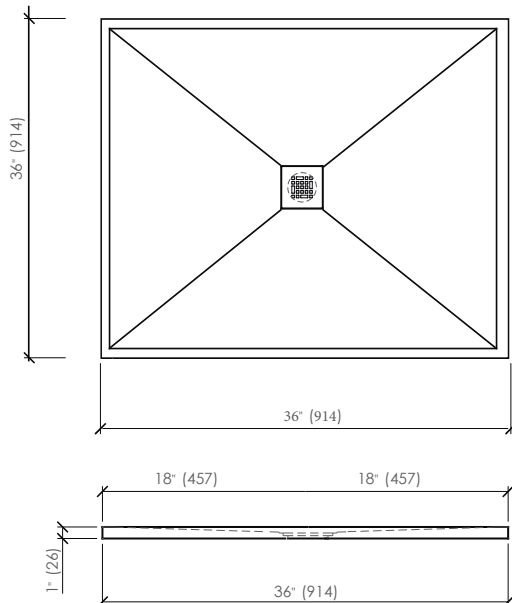

Pekaia

by MrMarble

CBSF3636

DIMENSIONS AND WEIGHT

Length	36" (914 mm)
Width	36" (914 mm)
Height	1" (26 mm)
Weight	62 lb (27.6 kg)

Cubetto

Shower Floors

MATERIAL

- Shower FLOOR.
- Drain cover: brushed, Stainless, White & Black - 5" x 5"
- Tile flange - Integrated, attached where specified
- ADD - L-Threshold or 'U' Threshold 2" x 3-1/2"
- Installation instructions and owner's manual.

Approximate measurements. The manufacturer accepts 5 mm (0.2") variance. Products and specifications shown are subject to change without notice.

www.pekaia.com
by MrMarble
T:905-669-3877
F:905-760-2395