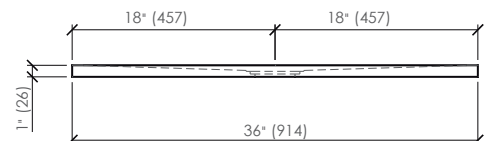

Pekaia

by MrMarble

CBSF3636

DIMENSIONS AND WEIGHT

Length	36" (914 mm)
Width	36" (914 mm)
Height	1" (26 mm)
Weight	62 lb (27.6 kg)

Cubetto

Shower Floors

MATERIAL

- Shower FLOOR.
- Drain cover: brushed, Stainless, White & Black - 5" x 5"
- Tile flange - Integrated, attached where specified
- ADD - L-Threshold or 'U' Threshold 2" x 3-1/2"
- Installation instructions and owner's manual.

RECOMMENDED DRAINS (not included)

For 2" drain connection:

- Sioux Chief: 825-2 - PVC
- Oatey: 42049 - PVC
- Oatey: 42150 - BRASS
- Eastman: 15303 - PVC

FEATURES

- Light Texture slate - Matte Finish.
- Bacteria and fungi resistant.
- Floor can be cut on-site to accommodate room's architecture and measurements.
- Installation above floor or flush with the floor.
- Totally flat at the bottom.
- 100% waterproof, no membrane required.
- Easy installation using silicone/caulk or polyurethane adhesive.
- Install on LEVEL Concrete Slab & Wood construction surfaces